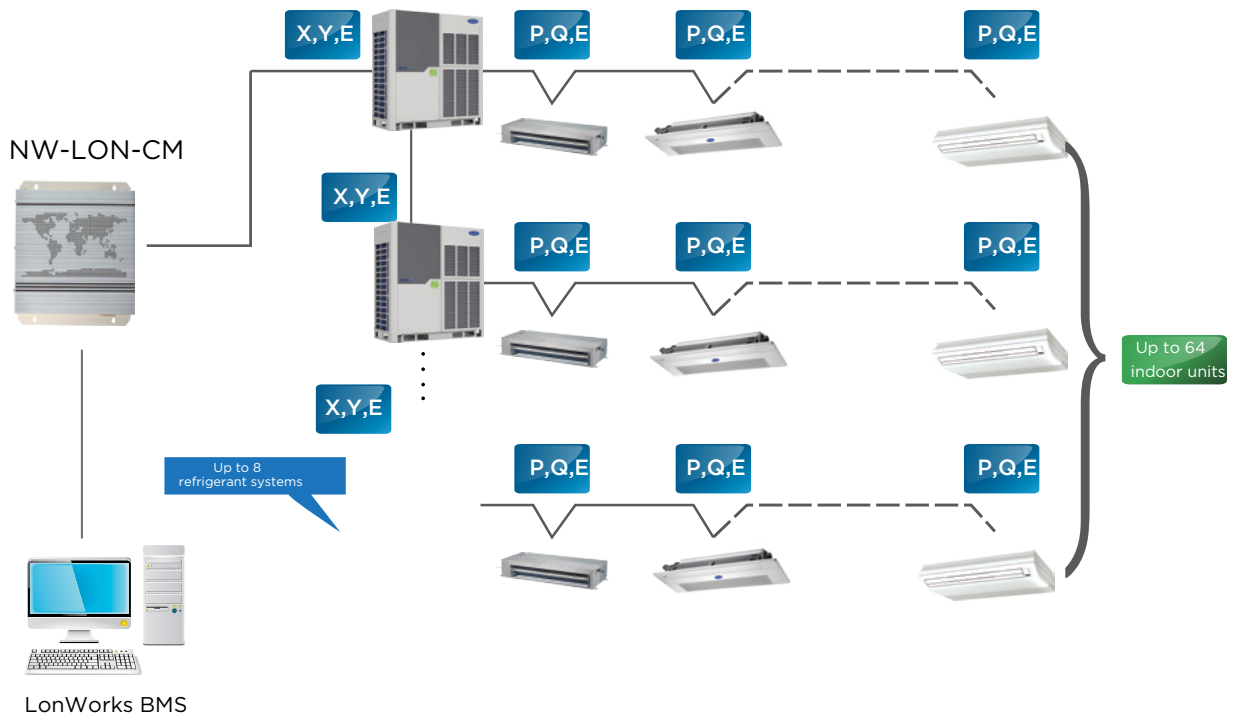

NW-LON-CM

LonWorks® Gateway

Full Integration

The NW-LON-CM Gateway allows Carrier VRF systems to be monitored and controlled alongside other building management technology on the LonWorks platform such as security, fire safety and lighting systems.

Network Flexibility

Features

Model	NW-LON-CM	
Max. number of indoor units		64
Max. number of outdoor units		32
Max. number of refrigerant systems		8
Control	Mode selection	●
	Temperature setting	●
	Fan speed	●
	Group shut down	●
	On / Off	●
Indoor unit monitoring	Operating mode	●
	Set temperature	●
	Fan speed	●
	Online status	●
	Operating status	●
	Room temperature	●
	Error status	●
Outdoor unit monitoring	Error status	●
Dimensions (HxWxD)(mm)		319x251x61
Power supply		1 phase, 100-240V, 50/60Hz